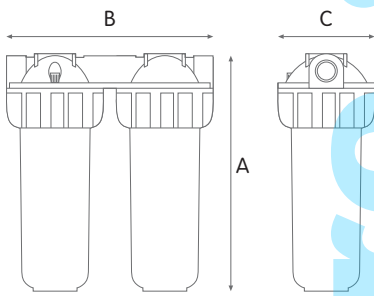

## SPECIFICATIONS

Non-toxic materials, suitable for drinking water.  
 Head and ring nut: reinforced polypropylene.  
 Bowl: PET.  
 O-ring: EPDM.  
 Breather-valve: body polypropylene, o-ring EPDM.  
 IN/OUT brass threads: CW 614 N brass.