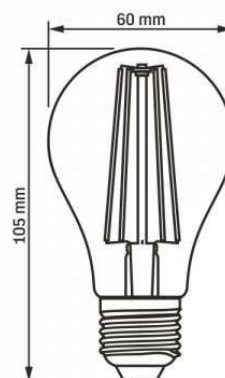

VIDEX®

VIDEX-E27-A60-8W-FITO

INDEX: VLE-A60FF-08271

Outer box	20 pcs.
Unit nett weight	31g
In the package	1 pc.

We reserve the right to make technical changes. The data contained in this material is not legally binding.

Allegro Opt Sp. z o.o., Handlowa 23, 05-120 Legionowo, Poland.

Date: 15.02.2023