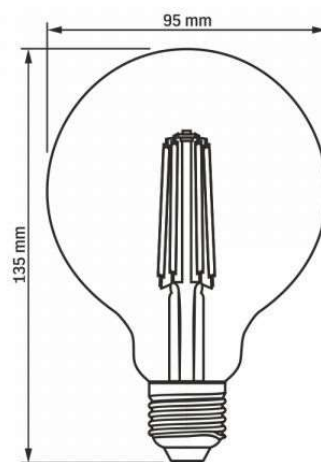

Lifetime	20000 h
On/Off cycles	20000
Useful luminous flux of the light source reference	in a sphere (360°)

Additional information

Place of application	indoor
Ingress protection	IP20
Operating temperature range	-20° +40°C
Mercury content	Does not contain

Dimensions

EAN	5904405540169
Height	135 mm
Width	95 mm
Depth	95 mm
Outer box	20 pcs.

VIDEX®

VIDEX-E27-G95-7W-FIL-DIM-AMBER-WW

INDEX: VLE-G95FAD-07272

We reserve the right to make technical changes. The data contained in this material is not legally binding.