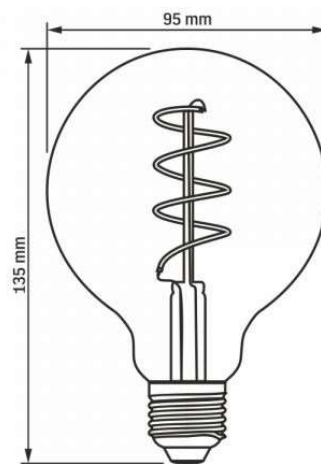

Lifetime	20000 h
On/Off cycles	20000
Useful luminous flux of the light source reference	in a sphere (360°)

Additional information

Place of application	indoor
Ingress protection	IP20
Operating temperature range	-20° +40°C
Mercury content	Does not contain

Dimensions

EAN	5904405540183
Height	135 mm
Width	95 mm
Depth	95 mm
Outer box	20 pcs.

VIDEX[®]

VIDEX-E27-G95-4W-FIL-DIM-SPIRAL-GRAPHITE-WW

INDEX: VLE-G95FGD-04271

We reserve the right to make technical changes. The data contained in this material is not legally binding.