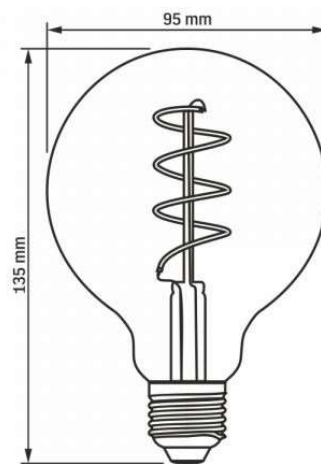

Lifetime	20000 h
On/Off cycles	20000
Useful luminous flux of the light source reference	in a sphere (360°)

Additional information

Place of application	indoor
Ingress protection	IP20
Operating temperature range	-20° +40°C
Mercury content	Does not contain

Dimensions

EAN	5904405540176
Height	135 mm
Width	95 mm
Depth	95 mm
Outer box	20 pcs.

VIDEX®

VIDEX-E27-G95-4W-FIL-DIM-SPIRAL-AMBER-WW

INDEX: VLE-G95FASD-04272

We reserve the right to make technical changes. The data contained in this material is not legally binding.