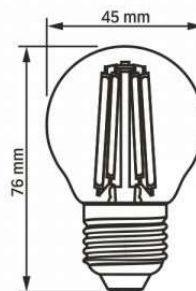

Lifetime	20000 h
On/Off cycles	20000
Useful luminous flux of the light source reference	in a sphere (360°)

Additional information

Place of application	indoor
Ingress protection	IP20
Operating temperature range	-20° +40°C
Mercury content	Does not contain

Dimensions

EAN	5904405540091
Height	76 mm
Width	45 mm
Depth	45 mm
Outer box	20 pcs.

VIDEX[®]

VIDEX-E27-G45-6W-FIL-AMBER-WW

INDEX: VLE-G45FA-06272

We reserve the right to make technical changes. The data contained in this material is not legally binding.