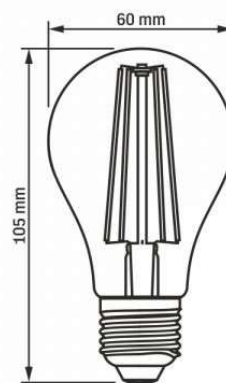

VIDEX®

VIDEX-E27-A60-10W-FIL-AMBER-WW

INDEX: VLE-A60FA-10272

We reserve the right to make technical changes. The data contained in this material is not legally binding.

Allegro Opt Sp. z o.o., Handlowa 23, 05-120 Legionowo, Poland.

Date: 15.02.2023