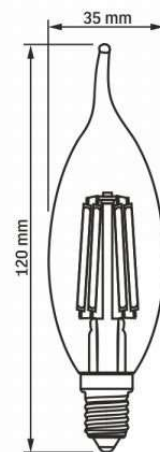

VIDEX®

VIDEX-E14-C35-6W-FIL-FLAME-NW

INDEX: VLE-C35ft-06144

We reserve the right to make technical changes. The data contained in this material is not legally binding.

Allegro Opt Sp. z o.o., Handlowa 23, 05-120 Legionowo, Poland.