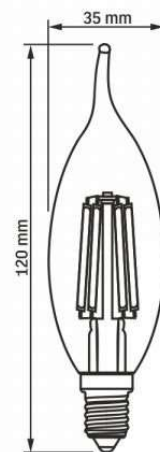

Dimensions

EAN	5904405540145
Height	120 mm
Width	35 mm
Depth	35 mm
Outer box	20 pcs.

VIDEX[®]

VIDEX-E14-C35-6W-FIL-FLAME-AMBER-WW

INDEX: VLE-C35FtA-06142

We reserve the right to make technical changes. The data contained in this material is not legally binding.